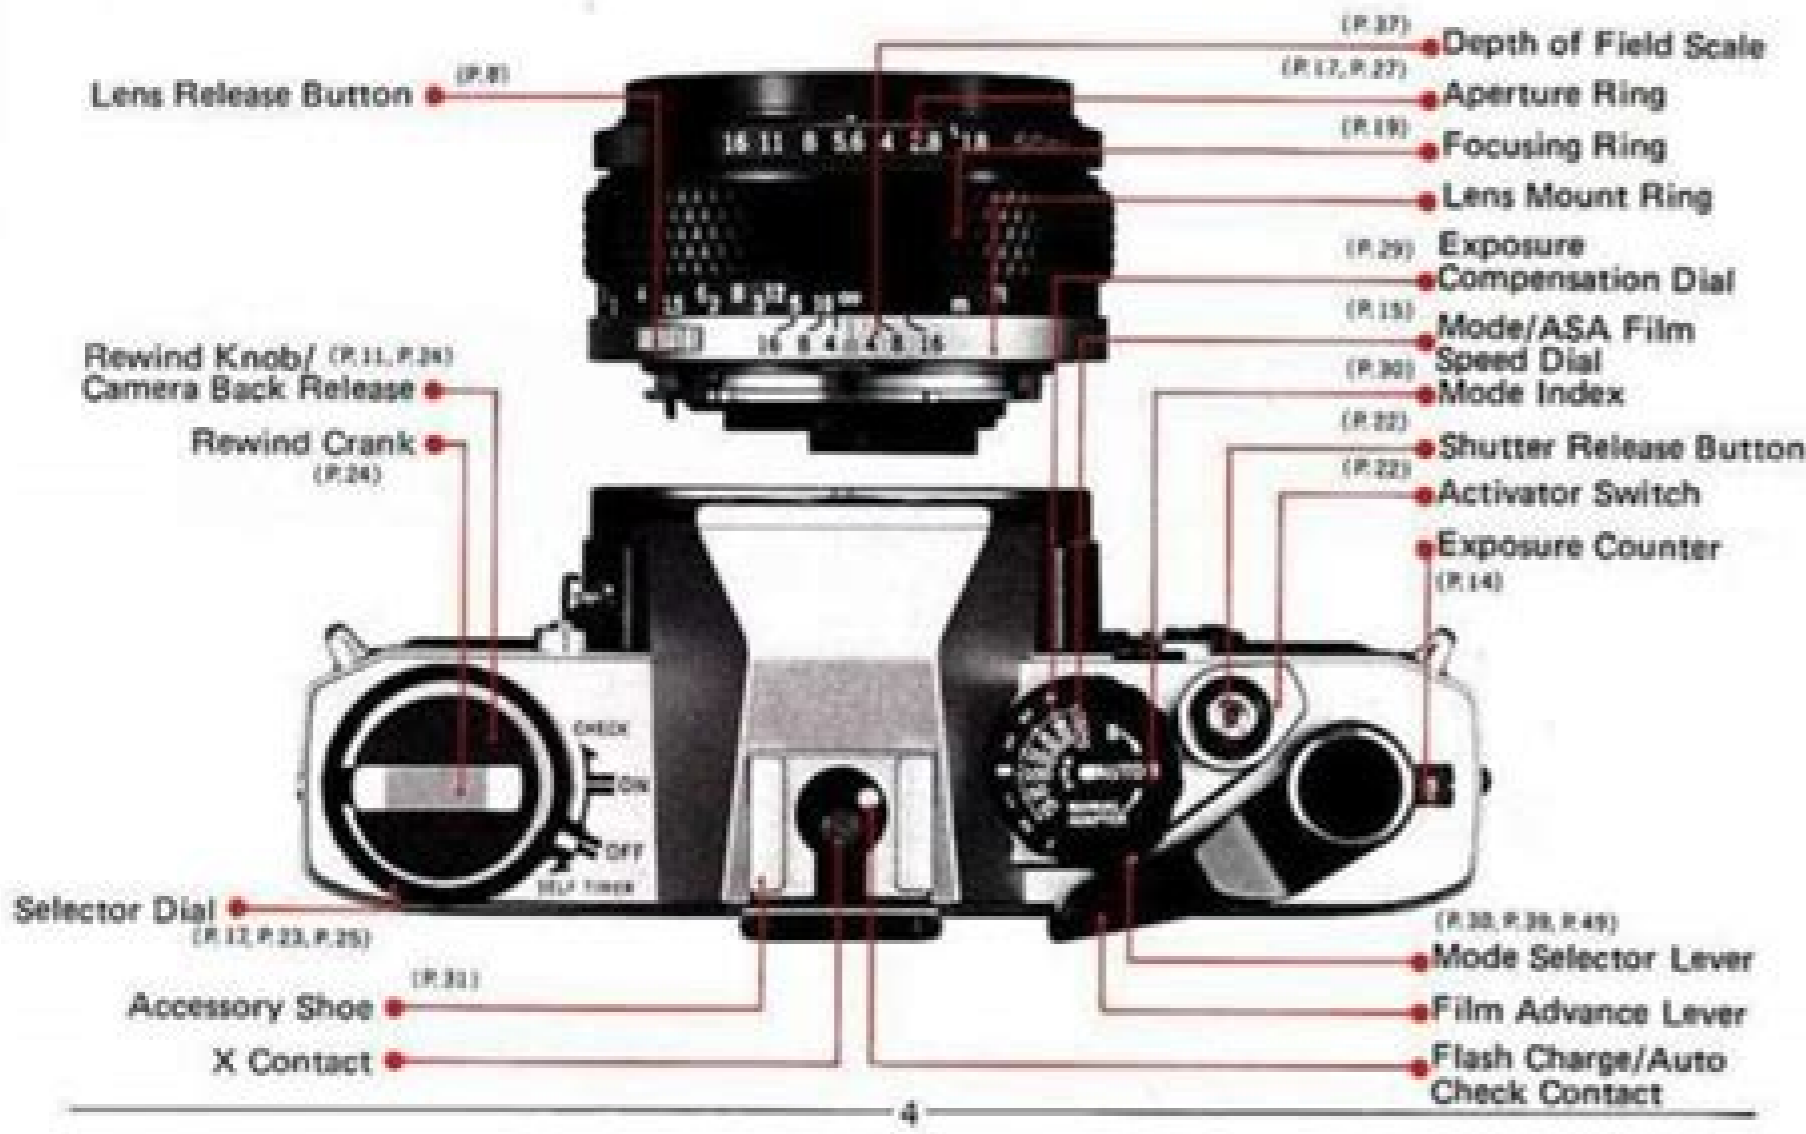

Panasonic

**Operating Instructions
for advanced features
Digital Camera**

Model No. **DMC-GX80**

LUMIX

Message Display	P.18
Troubleshooting	P.18
Finding the information you need	P.3
Contents	P.4
Contents by Function	P.6
Index	P.101

SDXC
CONTACT